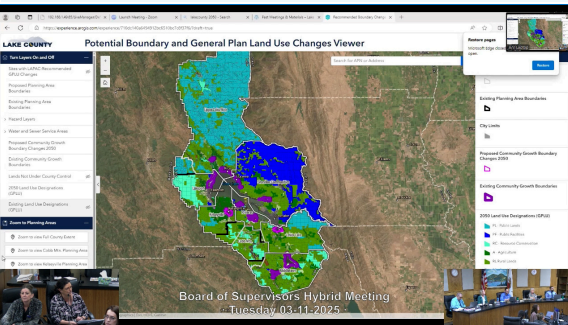

COUNTY AND CONGRESSMAN HONOR OPERATION TANGO MIKE

Lake County Board of Supervisors and Thompson Recognize Local Nonprofit's Veteran Support Efforts

Operation Tango Mike receives special recognition for uplifting deployed service members with monthly care packages and consistent community-driven support. [Read More.](#)

LAKE COUNTY WEIGHTS AND MEASURES REPORT

Office of the Agricultural Commissioner and Sealer of Weights and Measures Protects County Residents Daily

The Agricultural Commissioner and Sealer of Weights and Measures presented the 2025 Weights & Measures Report to the Lake County Board of Supervisors. [Read More.](#)

LAKE COUNTY 2050 UPDATE ON SURVEY RESPONSES

Lake County 2050 Update on Survey Responses

The Community Development Department updated the Lake County Board of Supervisors on land use and mapping recommendations from the 46 countywide meetings held last fall. [Read More.](#)